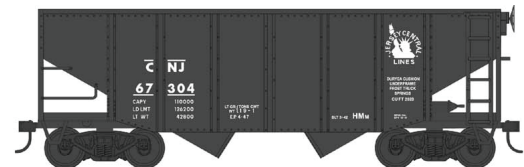

HO 55 Ton Fishbelly Hopper Cars

Atlantic Coast Line Peak End
#43555 Road #81620
#43556 Road #81637
#43557 Road #81655

Baltimore & Ohio
#43561 Road #3120
#43562 Road #3155
#43563 Road #3168

Chesapeake & Ohio
#43567 Road #300402
#43568 Road #300424
#43569 Road #300445

Ready to Run
Features:
Crisp details and
sharp painting and
printing, metal
wheels and
knuckle couplers.
\$29.95 each

Norfolk Southern Peak End
#43558 Road #9032
#43559 Road #9038
#43560 Road #9042

Central Railroad Of New Jersey
#43564 Road #67304
#43565 Road #67351
#43566 Road #67389