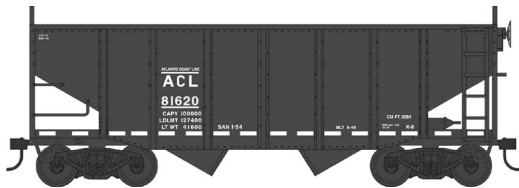

HO 55 Ton Fishbelly Hopper Cars

Atlantic Coast Line Peak End
#43555 Road #81620
#43556 Road #81637
#43557 Road #81655

Baltimore & Ohio
#43561 Road #3120
#43562 Road #3155
#43563 Road #3168

Chesapeake & Ohio
#43567 Road #300402
#43568 Road #300424
#43569 Road #300445