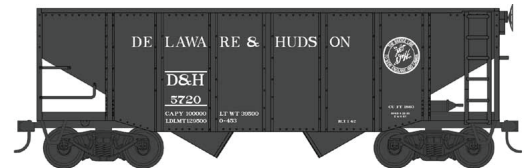

HO 55 Ton Fishbelly Hopper Cars

Atlantic Coast Line Peak End
#43555 Road #81620
#43556 Road #81637
#43557 Road #81655

Baltimore & Ohio
#43561 Road #3120
#43562 Road #3155
#43563 Road #3168

Chesapeake & Ohio
#43567 Road #300402
#43568 Road #300424
#43569 Road #300445

Ready to Run
Features:
Crisp details and
sharp painting and
printing, metal
wheels and
knuckle couplers.
\$29.95 each

Norfolk Southern Peak End
#43558 Road #9032
#43559 Road #9038
#43560 Road #9042

Central Railroad Of New Jersey
#43564 Road #67304
#43565 Road #67351
#43566 Road #67389